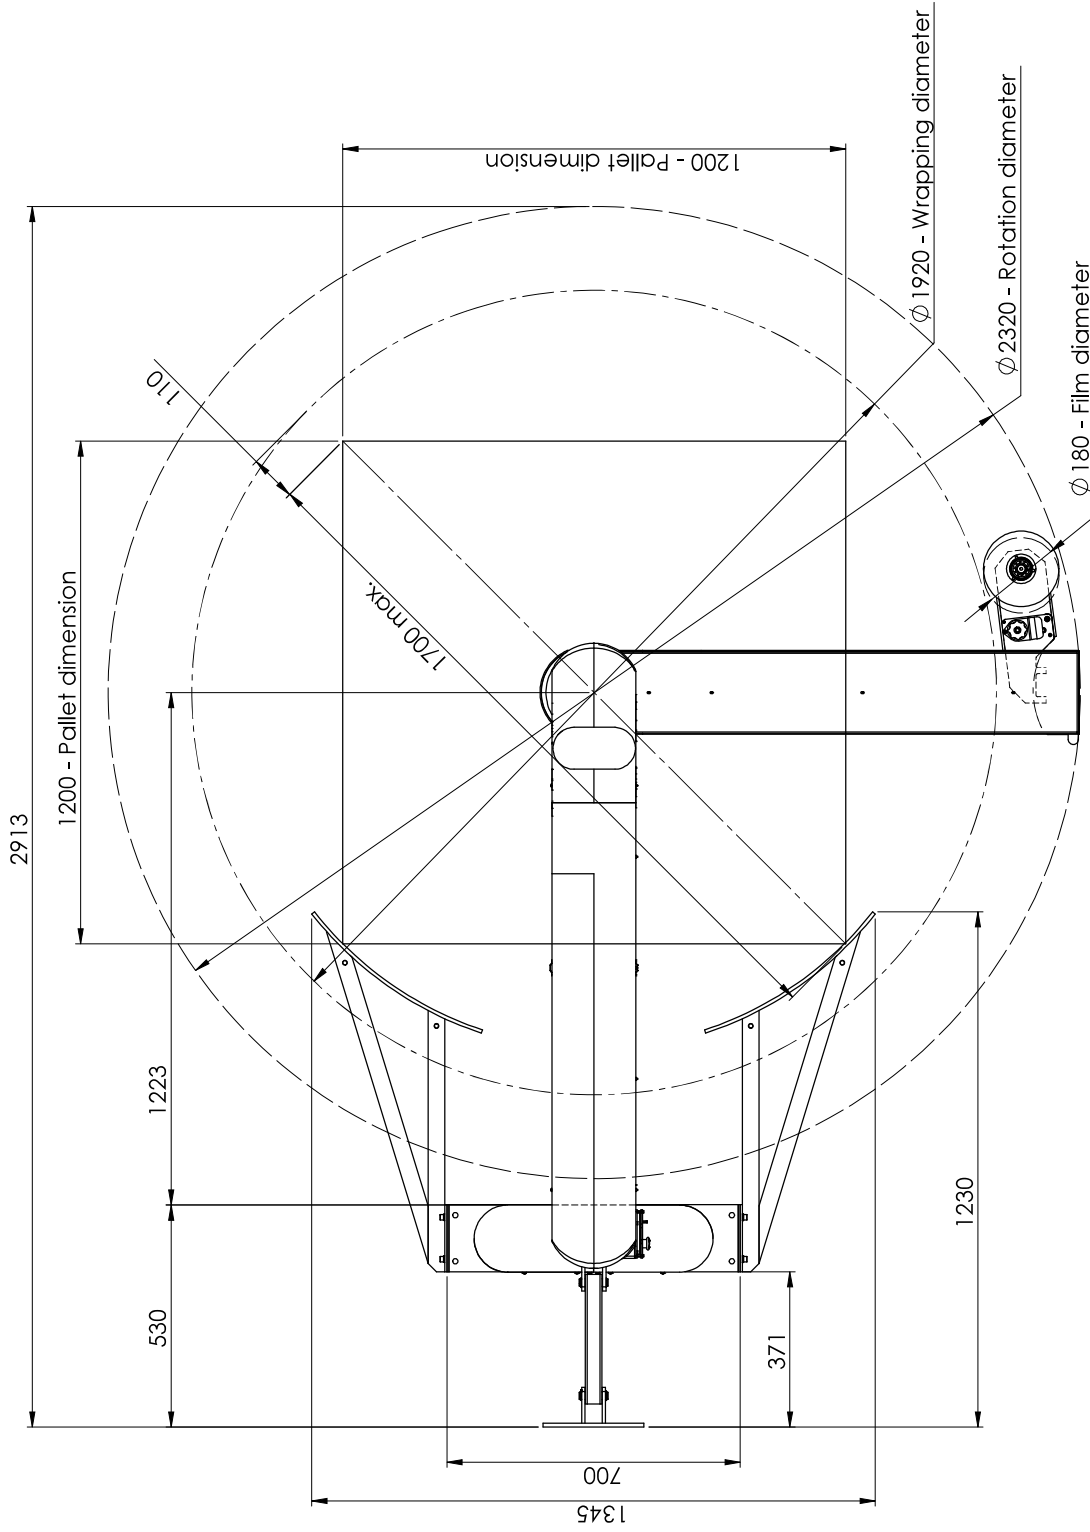

Designer PBa	Drawn PBa	Model Number	Scale 1:12	Weight 190kg	Replaced
Description Girotec II WT3 2000			Page 3 / 3	Date 10.10.2012	
Drawing Number G0271400					