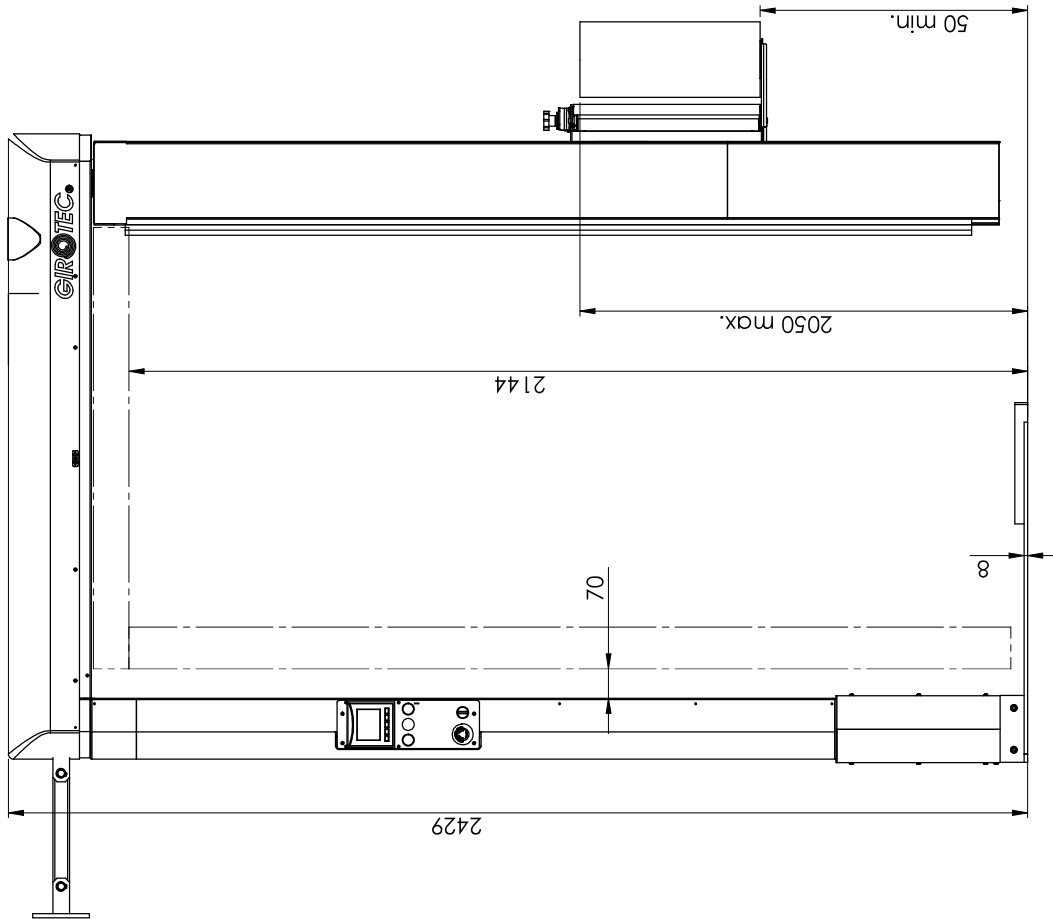

Designer PBA	Drawn PBA	Model Number	Scale 1:12	Weight 190 kg	Replaced
Description Girotec II WT3 2000			Page 1 / 3	Date 10.10.2012	Drawing Number G0271400
HALOLIA Machines & Service					