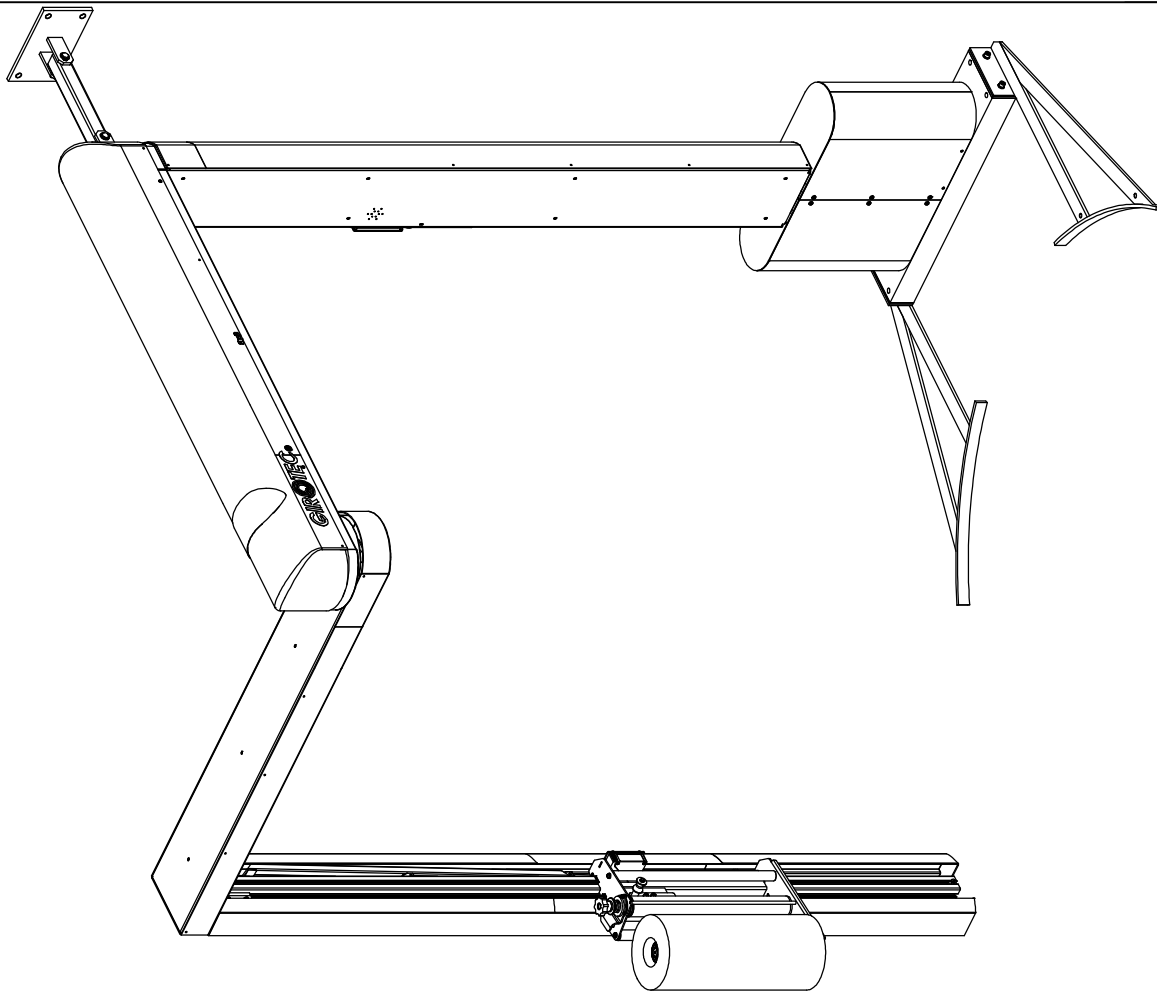

Designer PBA	Drawn PBA	Model Number	Scale 1:12	Weight 190 kg	Replaced
Description Girotec II WT3 2000			Page 1 / 3	Date 10.10.2012	Drawing Number G0271400
HALOLIA Machines & Service					